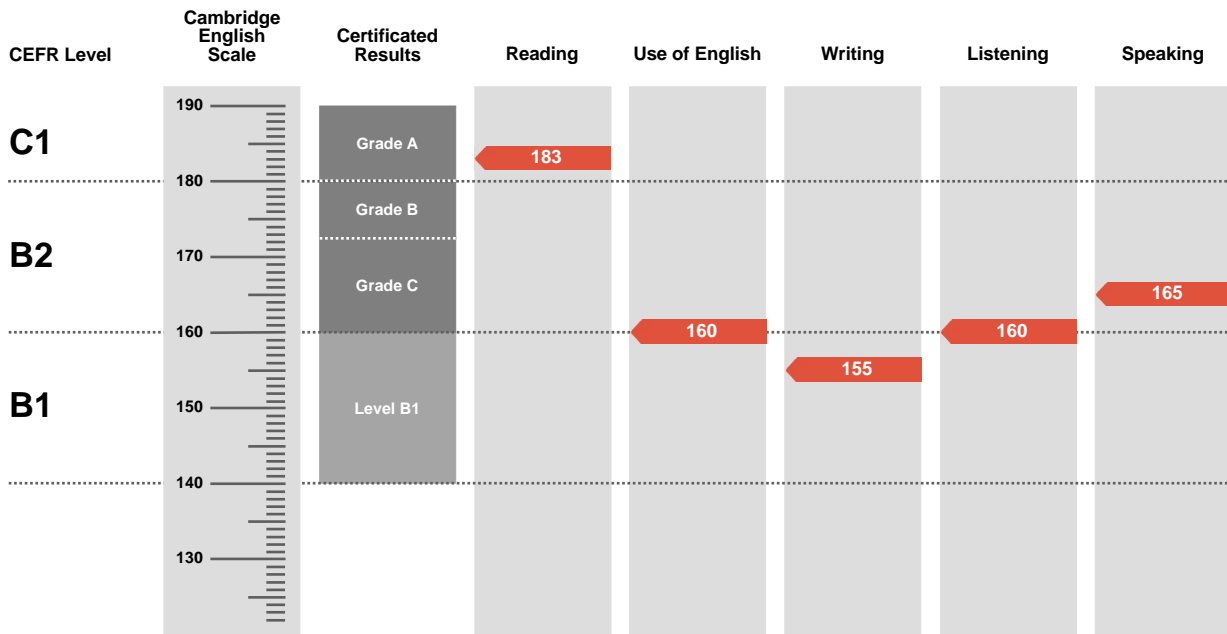

Overall Score

165

CEFR Level

B2

First is an examination targeted at Level B2 in the Council of Europe's Common European Framework of Reference.

Candidates achieving Grade A (between 180 and 190 on the Cambridge English Scale) receive a certificate stating that they have demonstrated ability at Level C1. Candidates achieving Grade B or Grade C (between 160 and 179 on the Cambridge English Scale) receive a certificate at Level B2.

Candidates whose performance is below Level B2, but falls within Level B1 (between 140 and 159 on the Cambridge English Scale), receive a certificate stating that they have demonstrated ability at Level B1.